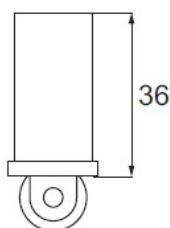

### Description:

Door Catch Roller "Dania", Brown, 60x22mm, W/Adjustment Function, Inset Hole For Body: 28X32mm, Zamak Body

### Item number:

15.25.031-1

Units	Box	Carton	HS Code	Barcode
Pcs.	50	300	8302415000	
				5704866495240

Wheel adjustable by set screw: 0 - 8 mm