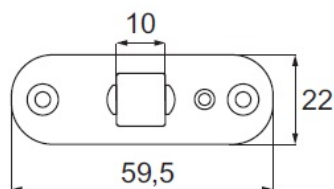

### Description:

Door Catch Roller "Dania", Brown, 60x22mm, W/Adjustment Function, Inset Hole For Body: 28X32mm, Zamak Body

### Item number:

15.25.031-1

Units	Box	Carton	HS Code	Barcode
Pcs.	50	300	8302415000	
				5704866495240

Wheel adjustable by set screw: 0 - 8 mm