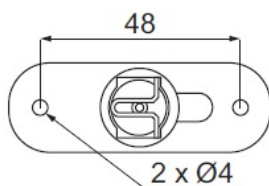

### Description:

Door Catch Roller "Dania", Brown, 60x22mm, W/Adjustment Function, Inset Hole For Body: 28X32mm, Zamak Body

### Item number:

15.25.031-1

Units	Box	Carton	HS Code	Barcode
Pcs.	50	300	8302415000	
				5704866495240

Wheel adjustable by set screw: 0 - 8 mm