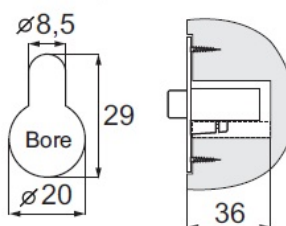

### Description:

Door Catch Roller "Dania", Brown, 60x22mm, W/Adjustment Function, Inset Hole For Body: 28X32mm, Zamak Body

### Item number:

15.25.031-1

Units	Box	Carton	HS Code	Barcode
Pcs.	50	300	8302415000	
				5704866495240

Wheel adjustable by set screw: 0 - 8 mm