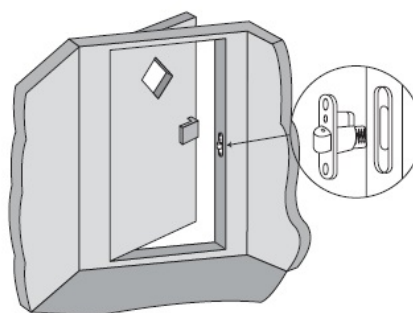

PRODUCT SHEET

Description:

Door Catch Roller "Dania", Brown, 60x22mm, W/Adjustment Function, Inset Hole For Body: 28X32mm, Zamak Body

Item number:

15.25.031-1

Units	Box	Carton	HS Code	Barcode
Pcs.	50	300	8302415000	
				5704866495240

Wheel adjustable by set screw: 0 - 8 mm

SISO A/S

Mileparken 11
DK-2740 Skovlunde
Denmark
VAT: DK 24786013

Phone +45 45 830 900

www.siso.dk
siso@siso.dk

Danske Bank
Nytorv Branch
Copenhagen
SWIFT: DABADKKK

Account no.
4180 3112 112936
IBAN Account
DK7230003112112936