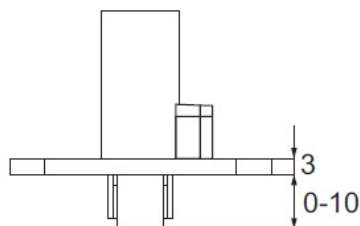

### Description:

Door Catch Roller "Dania", Brown, 60x22mm, W/Adjustment Function, Inset Hole For Body: 28X32mm, Zamak Body

### Item number:

15.25.031-1

Units	Box	Carton	HS Code	Barcode
Pcs.	50	300	8302415000	
				5704866495240

Wheel adjustable by set screw: 0 - 8 mm